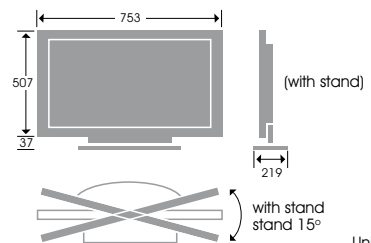

FWD-32EX650P

Units: mm