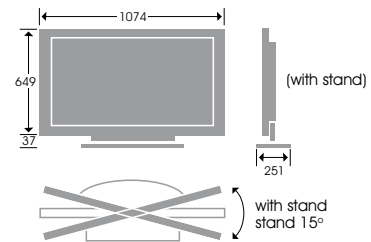

Dimensions

FWD-46EX650P