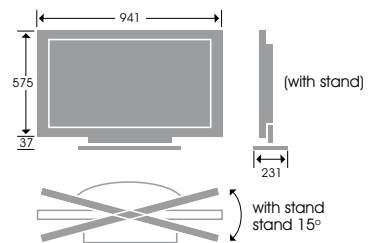

FWD-40EX650P