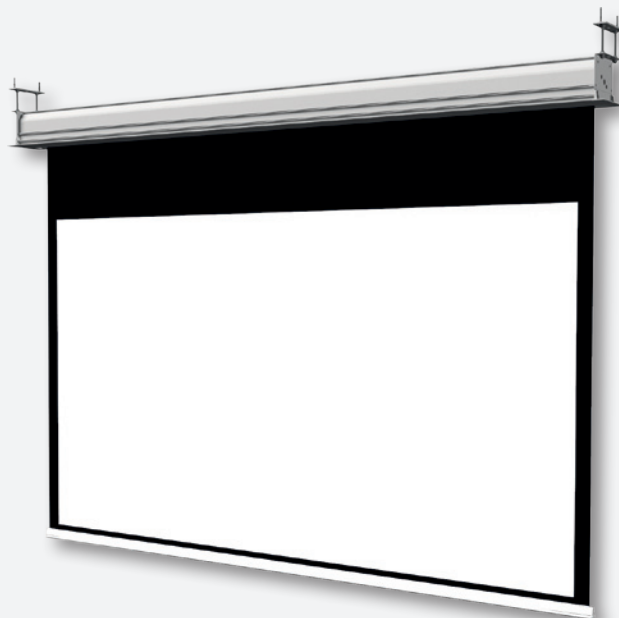

Inceiling

When you want me.

A discreet but effective presence, designed and produced for those who need a totally reliable screen only visible when in use.

It mounts high flatness fabrics and is extremely easy to install thanks to the exclusive easy-cut system which remarkably simplifies installation. A stencil shape gives the right measurements to properly cut the false ceiling. Attaching the stencil to the ceiling in the chosen position the panels will be easily cut, thus avoiding the common mistakes cutting measurements.

Among the accessories there are the spacing bars which allow positioning the screen at more than a metre from the ceiling.

Technical details

Screen characteristics

- totally hidden screen
- easy-cut mounting system
- reliable and silent motor
- remote control on request
- fixing brackets adjustable up to 110 cm height
- excellent flatness of fabrics
- white counterweight

Available fabrics

- White Ice
- Home Vision
- Nova-Vision
- Microperforated
- Grey High Contrast
- Coral retro-projection