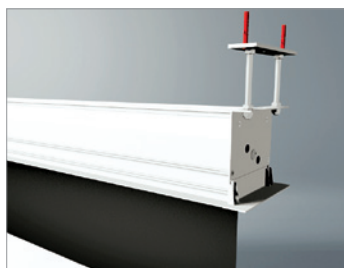

Inceiling

When you want me.

A discreet but effective presence, designed and produced for those who need a totally reliable screen only visible when in use.

It mounts high flatness fabrics and is extremely easy to install thanks to the exclusive easy-cut system which remarkably simplifies installation. A stencil shape gives the right measurements to properly cut the false ceiling. Attaching the stencil to the ceiling in the chosen position the panels will be easily cut, thus avoiding the common mistakes cutting measurements.

Among the accessories there are the spacing bars which allow positioning the screen at more than a metre from the ceiling.

Technical details

Screen characteristics

- totally hidden screen
- easy-cut mounting system
- reliable and silent motor
- remote control on request
- fixing brackets adjustable up to 110 cm height
- excellent flatness of fabrics
- white counterweight