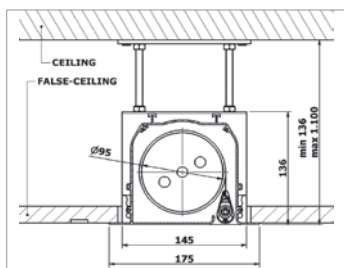

Inceiling

When you want me.

A discreet but effective presence, designed and produced for those who need a totally reliable screen only visible when in use.

It mounts high flatness fabrics and is extremely easy to install thanks to the exclusive easy-cut system which remarkably simplifies installation. A stencil shape gives the right measurements to properly cut the false ceiling. Attaching the stencil to the ceiling in the chosen position the panels will be easily cut, thus avoiding the common mistakes cutting measurements.

Among the accessories there are the spacing bars which allow positioning the screen at more than a metre from the ceiling.

Technical details

Screen characteristics

- totally hidden screen
- easy-cut mounting system
- reliable and silent motor
- remote control on request
- fixing brackets adjustable up to 110 cm height
- excellent flatness of fabrics
- white counterweight