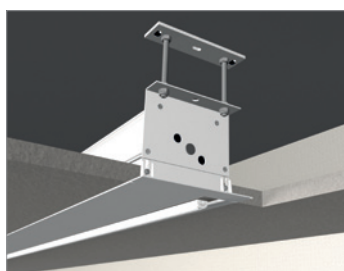

Inceiling

When you want me.

A discreet but effective presence, designed and produced for those who need a totally reliable screen only visible when in use.

It mounts high flatness fabrics and is extremely easy to install thanks to the exclusive easy-cut system which remarkably simplifies installation. A stencil shape gives the right measurements to properly cut the false ceiling. Attaching the stencil to the ceiling in the chosen position the panels will be easily cut, thus avoiding the common mistakes cutting measurements.

Among the accessories there are the spacing bars which allow positioning the screen at more than a metre from the ceiling.

Technical details

Screen characteristics

- totally hidden screen
- easy-cut mounting system
- reliable and silent motor
- remote control on request
- fixing brackets adjustable up to 110 cm height
- excellent flatness of fabrics
- white counterweight

Available fabrics

- White Ice
- Home Vision
- Nova-Vision
- Microperforated
- Grey High Contrast
- Coral retro-projection