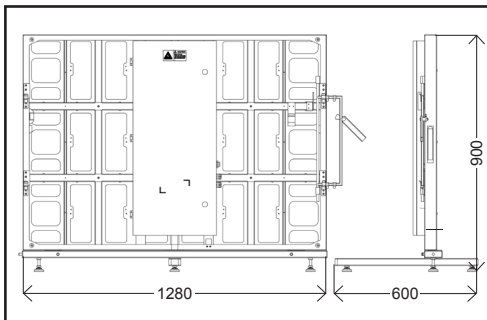

Model No.	LMSSP10 Perimeter LEDBande
Pixel Pitch	10mm
LED	Golden-wire 3535 SMD
Brightness	6000nits calibrated
Grey Scale	16bit
Refresh Rate	>3840Hz
Best Viewing Angle	H:140(-70/+70)°/V:70(-20/+50)°
Best Viewing Distance	10-100m
Max Power Consumption	≤677w/m <sup>2</sup>
Average Power Consumption	≤225w/m <sup>2</sup>
Protection Level	Front: IP65, Back IP54
Working Temperature	-20°C~+60°C
Working Humidity	10%-90%
System Size (W*H*D)	1280*900*120mm
System Weight	64kg
Service & Wartung	front/back