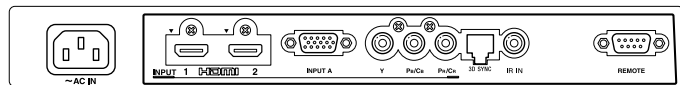

Control Panel

Dimensions

Units: mm (inches)

Distributed by

© 2014 Sony Corporation. All rights reserved.
 Reproduction in whole or in part without written permission is prohibited.
 Features and specifications are subject to change without notice.
 The values for mass and dimension are approximate.
 "SONY", "SXRD", "Motionflow" and "24p True Cinema" are trademarks of Sony Corporation.
 The terms HDMI and HDMI High-Definition Multimedia Interface, and the HDMI Logo are trademarks or registered trademarks of HDMI Licensing LLC in the United States and other countries.
 All other trademarks are the property of their respective owners.