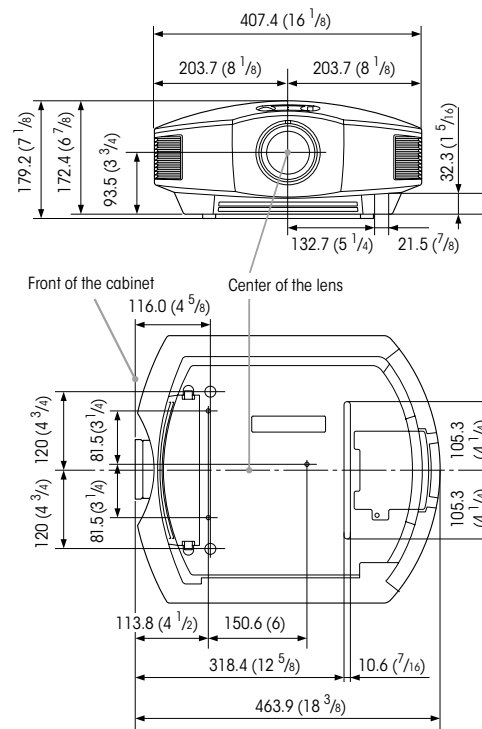

Control Panel

Dimensions

Units: mm (inches)

Distributed by

© 2014 Sony Corporation. All rights reserved.
 Reproduction in whole or in part without written permission is prohibited.
 Features and specifications are subject to change without notice.
 The values for mass and dimension are approximate.
 "SONY", "SXRD", "Motionflow" and "24p True Cinema" are trademarks of Sony Corporation.
 The terms HDMI and HDMI High-Definition Multimedia Interface, and the HDMI Logo are trademarks or registered trademarks of HDMI Licensing LLC in the United States and other countries.
 All other trademarks are the property of their respective owners.