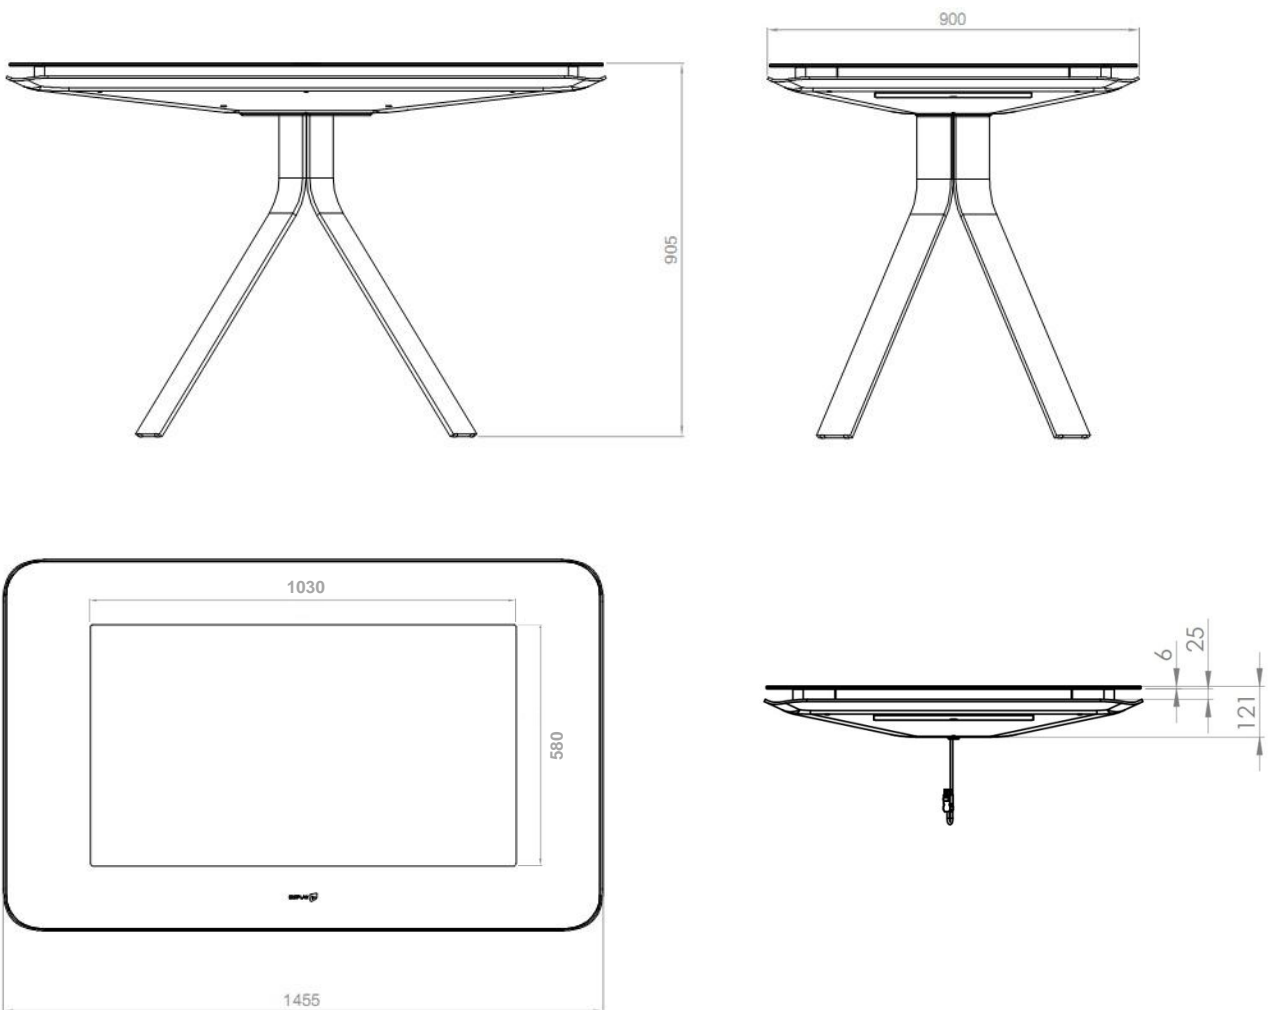

GENERAL

Detection method	Projected Capacitive Technology
Input method	Finger and gloved finger
Number of simultaneous touches	10
Size	47"
Aspect ratio	16:9
Controller	Printed circuit board with USB connector
Operating system	Windows 8
Touch accuracy	1 mm relative

PERFORMANCE

Frame rate	50 FPS
Response time	18 ms
Calibration	Available using driver software; no drift
Driver support	Windows 8 (32 and 64-bit versions)

Measures: